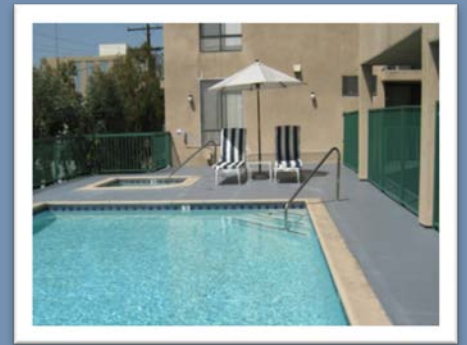

KINGSLEY TOWER APARTMENTS

Discover. Network. Relax. Thrive.

BUILDING FEATURES

- Gated Parking Garage
- Pool & Jacuzzi
- New Gym & Fitness Center
- Laundry Rooms on each Floor
- Controlled Security Entry
- Security Guard
- On-Site Manager

UNIT FEATURES

- Air Conditioning
- Gas Stove/Dishwasher & Garbage Disposal
- Gas Fireplace
- Wood Floors/Tiles/Carpet
- Balconies/Patios

Kingsley Tower Apartment Homes

333 S. Kingsley Drive, Los Angeles, CA 90020